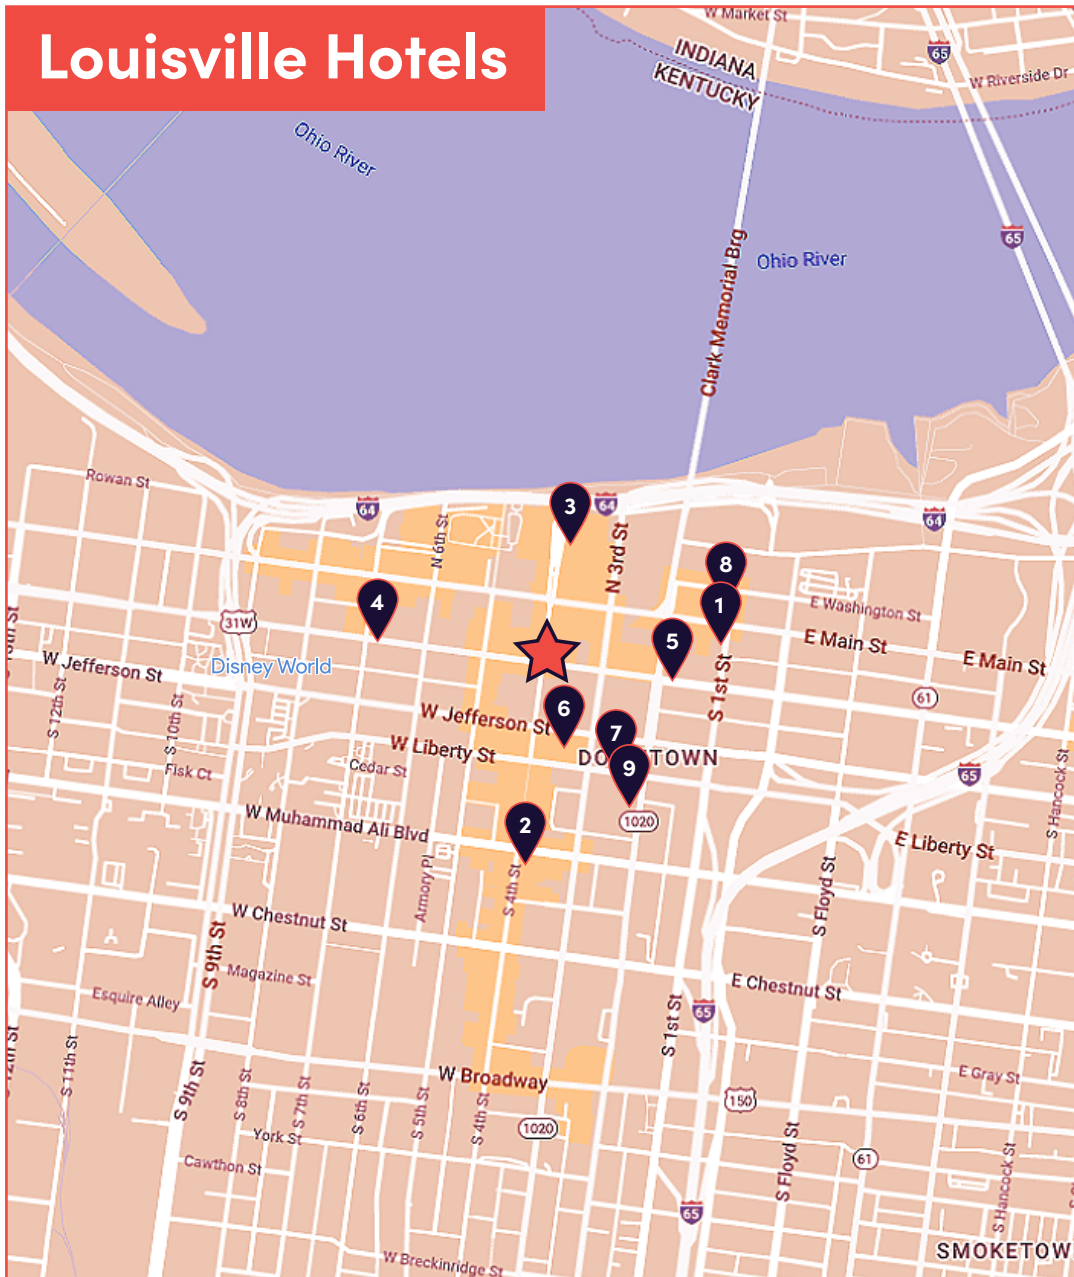

# HOTEL MAP & LISTING

- 1 **Aloft Louisville Downtown**  
102 W Main St, Louisville, KY 40202 / 0.4 mi\*
- 2 **Embassy Suites Louisville Downtown**  
501 S 4th St, Louisville, KY 40202 / 0.4 mi\*
- 3 **Galt House Hotel, A Trademark Collection by Wyndham**  
140 N Fourth St, Louisville, KY 40202 / 0.5 mi\*
- 4 **Homewood Suites by Hilton Louisville Downtown**  
635 W Market St, Louisville, KY 40202 / 0.6 mi\*
- 5 **Hotel Bourre Bonne Louisville, Curio Collection by Hilton**  
143 W Market St, Louisville, KY 40202 / 0.1 mi\*
- 6 **Hyatt Regency Louisville**  
320 W Jefferson St, Louisville, KY 40202 / 0.2 mi\*
- 7 **Louisville Marriott Downtown**  
280 W Jefferson St, Louisville, KY 40202 / 0.2 mi\*
- 8 **Moxy Louisville Downtown**  
100 W Washington St, Louisville, KY 40202 / 0.3 mi\*
- 9 **Omni Louisville Hotel**  
400 S 2nd St, Louisville, KY 40202 / 0.3 mi\*
-  **Kentucky International Convention Center**  
221 S 4th St, Louisville, KY 40202

\* Hotel distances shown represent distance to the convention center