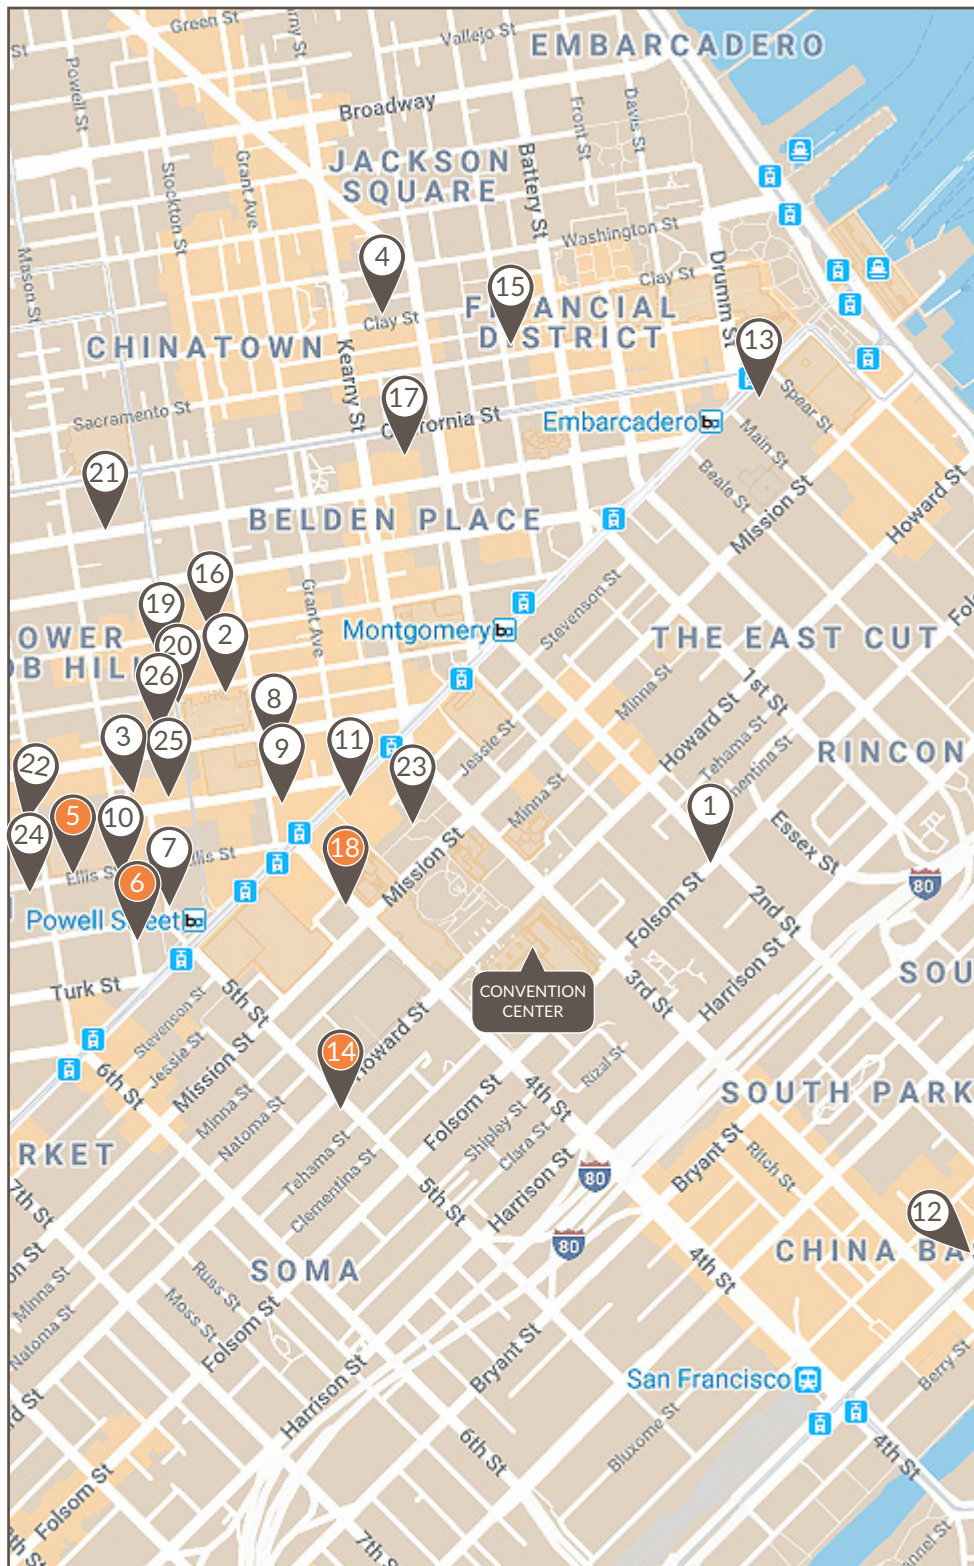

2020 SAN FRANCISCO HOTELS

1. **Courtyard by Marriott Downtown San Francisco**
299 2nd St, San Francisco, CA 94105
0.3 mile(s) from convention center
2. **Grand Hyatt San Francisco**
345 Stockton St, San Francisco, CA 94108
0.6 mile(s) from convention center
3. **Handlery Union Square**
351 Geary St, San Francisco, CA 94102
0.6 mile(s) from convention center
4. **Hilton San Francisco Financial District**
750 Kearny St, San Francisco, CA 94108
0.9 mile(s) from convention center
5. **Hilton San Francisco Union Square** HQ
333 O'Farrell St, San Francisco, CA 94102
0.7 mile(s) from convention center
6. **Hilton Parc 55 San Francisco** HQ
55 Cyril Magnin St, San Francisco, CA 94102
0.6 mile(s) from convention center
7. **Hotel Abri**
127 Ellis St, San Francisco, CA 94102
0.5 mile(s) from convention center
8. **Hotel Diva**
440 Geary St, San Francisco CA 94102
0.7 mile(s) from convention center
9. **Hotel G**
386 Geary Street, San Francisco, CA 94102
0.7 mile(s) from convention center
10. **Hotel Nikko San Francisco**
222 Mason St, San Francisco, CA 94102
0.6 mile(s) from convention center
11. **Hotel Union Square**
114 Powell St, San Francisco CA 94102
0.5 mile(s) from convention center
12. **Hotel VIA**
138 King St, San Francisco, CA 94107
0.8 mile(s) from convention center
13. **Hyatt Regency San Francisco**
5 Embarcadero Center, San Francisco, CA 94111
1.1 mile(s) from convention center
14. **InterContinental San Francisco** HQ
888 Howard St, San Francisco, CA 94103
0.3 mile(s) from convention center
15. **Le Méridien San Francisco**
333 Battery St, San Francisco, CA 94111
0.9 mile(s) from convention center
16. **Palihotel San Francisco**
417 Stockton St, San Francisco, CA 94108
0.7 mile(s) from convention center
17. **Omni San Francisco Hotel**
500 California St, San Francisco, CA 94104
0.8 mile(s) from convention center
18. **San Francisco Marriott Marquis** HQ
780 Mission St, San Francisco, CA 94103
0.2 mile(s) from convention center
19. **San Francisco Marriott Union Square**
480 Sutter St, San Francisco, CA 94108
0.7 mile(s) from convention center
20. **Sir Francis Drake Hotel**
450 Powell St, San Francisco, CA 94102
0.7 mile(s) from convention center
21. **Stanford Court Hotel**
905 California St, San Francisco, CA 94108
0.9 mile(s) from convention center
22. **The Marker San Francisco**
501 Geary St, San Francisco, CA 94102
0.8 mile(s) from convention center
23. **The Park Central San Francisco**
50 Third Street, San Francisco, CA 94103
0.2 mile(s) from convention center
24. **Tilden Hotel**
345 Taylor St, San Francisco, CA 94102
0.7 mile(s) from convention center
25. **Villa Florence Hotel**
225 Powell Street, San Francisco, CA 94102
0.6 mile(s) from convention center
26. **Westin St. Francis on Union Square**
335 Powell St, San Francisco, CA 94102
0.6 mile(s) from convention center